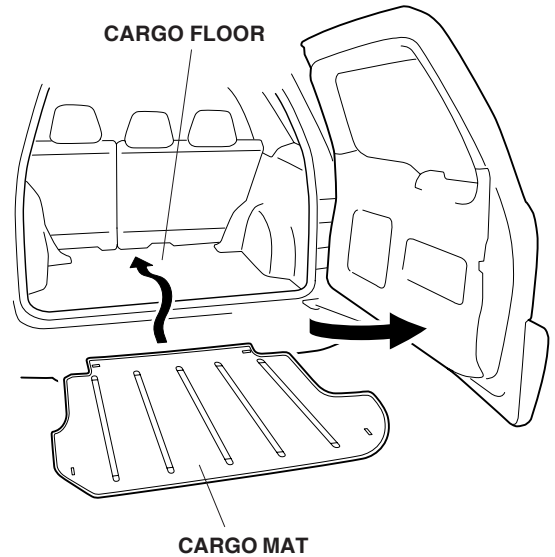

INSTALLATION INSTRUCTIONS

Accessory

CARGO MAT
P/N 08P11-S9A-101

Application

2002-2006 CR-V

Publications No.

All 30545

Issue Date

SEP 2005

Keep this information in the glove box with the vehicle owner's manual.

PARTS LIST

Cargo mat

INSTALLATION

1. Open the tailgate and place the cargo mat onto the cargo floor.

2. Route the cargo hook through the four slits in the cargo mat.